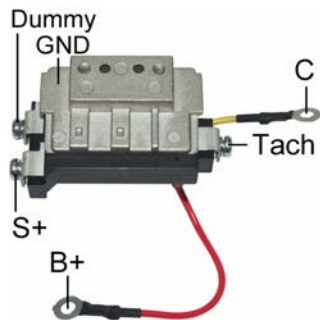

IG-T024

*System: ECU Control Signal (Square Wave)

Replaces

DAIHATSU :
 89620-87702-000

Used On

DAIHATSU
 Charade 1988-1991

IG-T031

Replaces