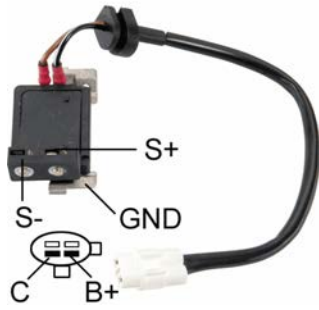

IG-T012

*System: Inductive / Pick up

Replaces

DENSO :
131300-1571

GM :
96061559

SUZUKI :
33370-60B10

Used On

SUZUKI

SWIFT 1989-1991

TOYOTA

GEO ON

METRO 1989-1991