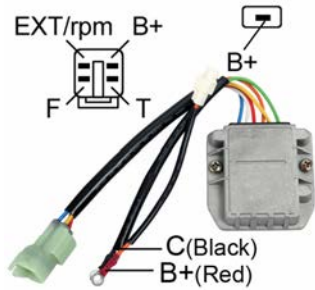

IG-T024

*System: ECU Control Signal (Square Wave)

Replaces

DAIHATSU :
89620-87702-000

Used On

DAIHATSU
Charade   1988-1991