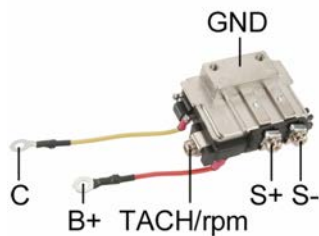

IG-T001

*System: Inductive / Pick up

Replaces

- **DENSO :**
  131300-0011   131300-0120
- **HITACHI :**
  L130-5046
- **LUCAS :**
  DAJ403
- **TOYOTA :**
  89620-14210   89620-32020

Used On

TOYOTA		
CAMRY	1.8(SV 10)	1982-1985
CAMRY	1.8/2.0	1983-1990
COROLLA	1.3, 1.6(incl.Kat)	1984-1990
COROLLA II	1.8	1985-1990
CORONA	2	1983-1986