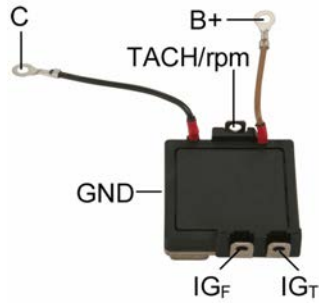

*System: ECU Control Signal (Square Wave)

Replaces

DENSO :
131300-1670
TOYOTA :
89620-12430

Used On

GM
GEO 1983-1984

IG-T017

*System: ECU Control Signal (Square Wave)

Replaces