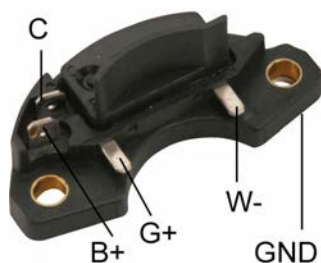

IG-M005

*System: Inductive / Pick up