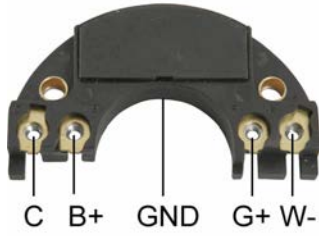

IG-M018

*System: Inductive / Pick up

Replaces

DAEWOO :
3K11

Used On

DAEWOO
ASIA TWONER AA100-18-V30