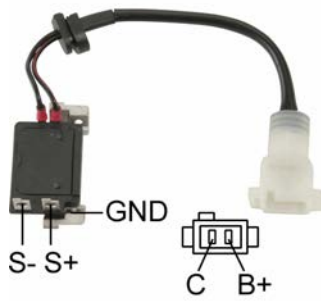

IG-T005

*System: Inductive / Pick up

Replaces

DENSO :

131300-0260

GM :

94136846

ISUZU :

8-94108-471-0   8-94136-846-0

Used On

GM

CHEVROLAET

SPECTRUM

1985-1985

ISUZU

I-MARK

1985-1985