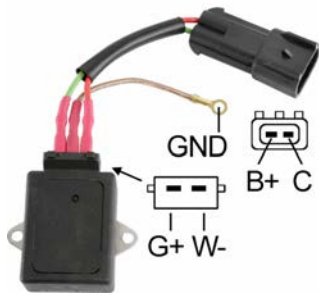

IG-FT006

*System: Inductive / Pick up

Replaces

BOSCH :
9-220-087-019