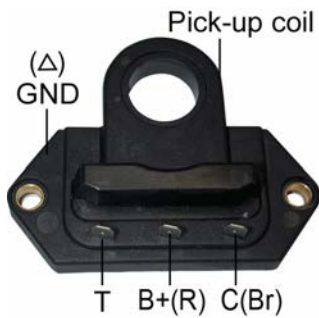

IG-NS014

*System: Inductive / Pick up

Replaces

NISSAN :
22020-60A21

Used On

NISSAN

SENTRA 1994-1998