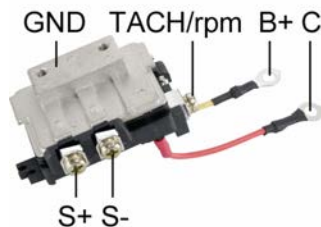

IG-T002

*System: Inductive / Pick up

Replaces

- **DENSO :**
  131300-0511   131300-0920
- **GM :**
  94840126
- **LUCAS :**
  DAJ404
- **TOYOTA :**
  89620-12290   89620-12310   89620-12320   89620-16080

Used On

GM		
CHEVROLAET	NOVA	1985-1988
TOYOTA		
CARINA	1.6(AT 151)	1985-1987
CAROLLA		1983-1987
COROLLA	FX Series	1987-ON
COROLLA	1.6	1985-1987
TERCEL		1983-1987