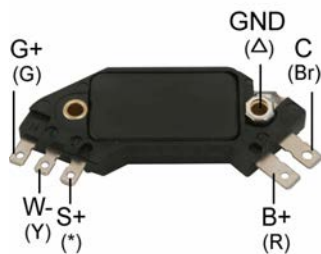

IG-D1918

*System: Inductive / Pick up

Replaces

DELCO :
16010090

GM :
1894308

MAGNETI MARELLI :
940038523

Used On

GM

BUICK	V6,V8 301	1978-1981
CADILLAC	V8	1978-1980
CHEVROLET	V6 231(3.8L)	1980-1980
GM TRUCK		1982-1986
OLDSMOBILE		1981-1981
PONTIAC		1980-1981