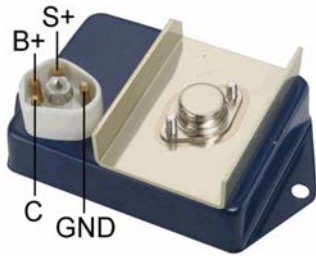

IG-C411

*System: Inductive / Pick up
*4 PINS

Replaces

CHRYSLER :

3656900 3755550 4111850

Used On

CHRYSLER

Dodge Truck	With Chrysler Dist	1979-1985
PASSENGER CARS		1972-1985