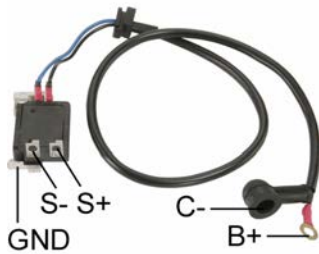

Used On

SUZUKI

SWIFT 1989-1991

TOYOTA

GEO ON

METRO 1989-1991

IG-T013

*System: Inductive / Pick up