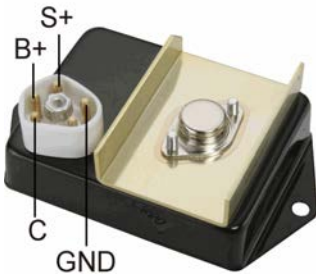

IG-C411

*System: Inductive / Pick up
*4 PINS

Replaces

CHRYSLER :

3656900 3755550 4111850

Used On

CHRYSLER

Dodge Truck	With Chrysler Dist	1979-1985
PASSENGER CARS		1972-1985

IG-C850

*System: Inductive / Pick up
*5 PINS

Replaces

CHRYSLER :

3438850 3656128 3874020

LUCAS :

DAB951

Used On